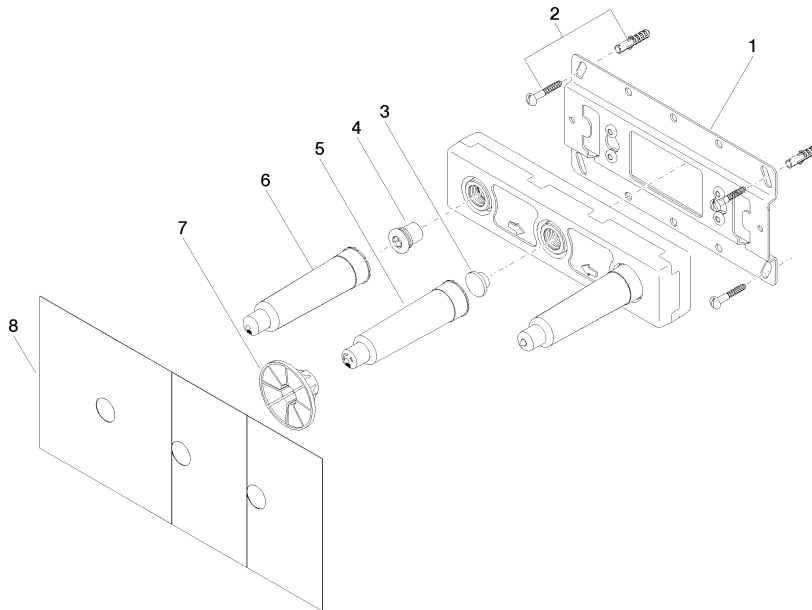

Concealed wall-mounted mixer centred spout -

35 700 970 90

- 3x dust cover
- 2x female thread 1/2" connections
- 1x female thread 1/2" outlet
- 3x sealing plug 1/2"
- gauge 100 mm

Required miscellaneous

Drybox Concealed thermostat - XS-08 7789
• Overflow is part of the scope of delivery.

Concealed wall-mounted mixer centred spout -

35 700 970 90

		min	max
36xxx361-FF	Madison	85 [3 3/8"]	145 [5 5/8"]
36xxx809/819-FF	Vaia	85 [3 3/8"]	145 [5 5/8"]
36xxx882/892-FF	Tara	85 [3 3/8"]	145 [5 5/8"]
36xxx811-FF	CYO	85 [3 3/8"]	145 [5 5/8"]
36xxx705-FF	CL. 1	110 [4 3/8"]	150 [5 7/8"]
36xxx782-FF	MEM	110 [4 3/8"]	150 [5 7/8"]

Certificates

WRAS_2211003.

Concealed wall-mounted mixer centred spout -

35 700 970 90

Spare parts list

No.	Item Number	Name	Quantity used	Delivery time
1	04 17 20 251 00 90	base	1	60
2	04 30 31 024 01 90	fixing set	2	2
3	09 31 20 092 90	plug	1	2
4	04 31 20 037 00 90	plug	2	2
5	09 21 02 173 90	cap	1	2
6	04 21 02 173 01 90	cap	2	2
7	90 23 01 174 00 90	sleeve	1	2
8	04 14 03 072 01 90	gasket kit	3	2