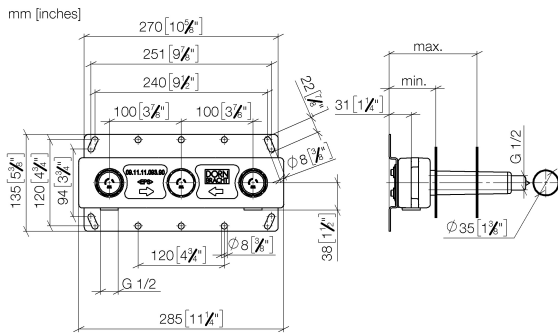

Concealed wall-mounted mixer centred spout -

35 700 970 90

- 3x dust cover
- 2x female thread 1/2" connections
- 1x female thread 1/2" outlet
- 3x sealing plug 1/2"
- gauge 100 mm

Required miscellaneous

Drybox Concealed thermostat - XS-08 7789
• Overflow is part of the scope of delivery.

Concealed wall-mounted mixer centred spout -

35 700 970 90

		min	max
36xxx361-FF	Madison	85 [3 3/8"]	145 [5 5/8"]
36xxx809/819-FF	Vaia	85 [3 3/8"]	145 [5 5/8"]
36xxx882/892-FF	Tara	85 [3 3/8"]	145 [5 5/8"]
36xxx811-FF	CYO	85 [3 3/8"]	145 [5 5/8"]
36xxx705-FF	CL. 1	110 [4 3/8"]	150 [5 7/8"]
36xxx782-FF	MEM	110 [4 3/8"]	150 [5 7/8"]

Certificates

WRAS_2211003.

Concealed wall-mounted mixer centred spout -

35 700 970 90

Spare parts list

No.	Item Number	Name	Quantity used	Delivery time
1	04 17 20 251 00 90	base	1	60
2	04 30 31 024 01 90	fixing set	2	2
3	09 31 20 092 90	plug	1	2
4	04 31 20 037 00 90	plug	2	2
5	09 21 02 173 90	cap	1	2
6	04 21 02 173 01 90	cap	2	2
7	90 23 01 174 00 90	sleeve	1	2
8	04 14 03 072 01 90	gasket kit	3	2